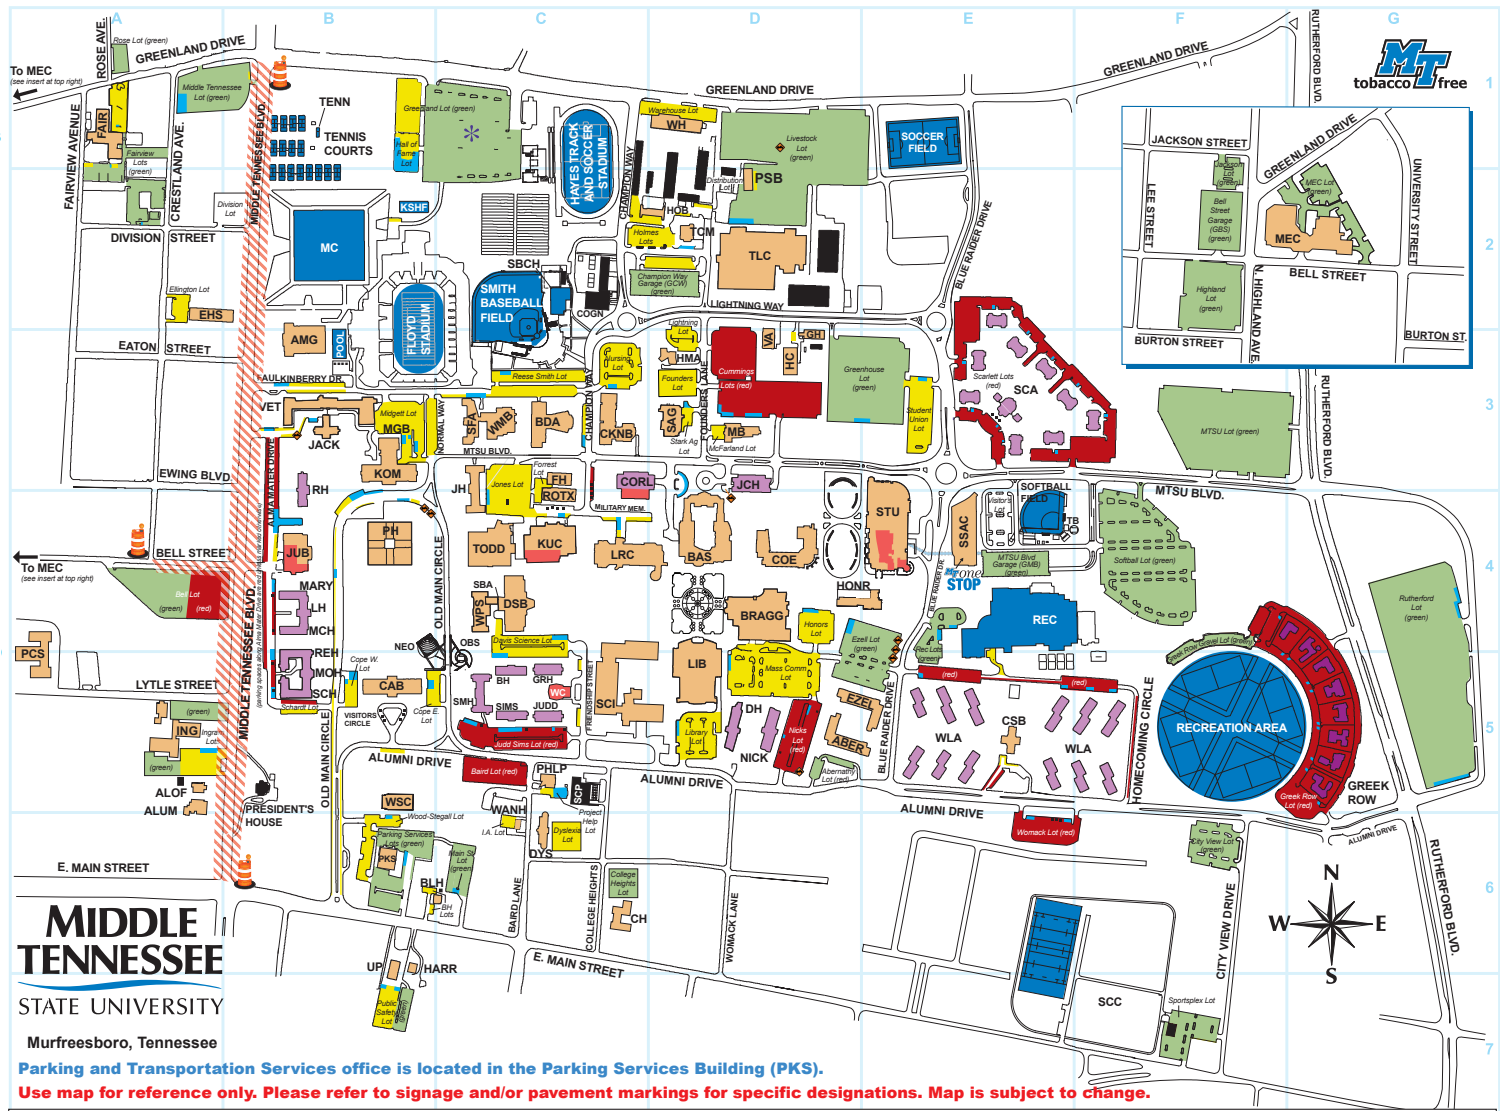

MTSU Campus Map

(addresses shown are for location only, NOT mailing)

MIDDLE TENNESSEE STATE UNIVERSITY
Murfreesboro, Tennessee

Parking and Transportation Services office is located in the Parking Services Building (PKS).
Use map for reference only. Please refer to signage and/or pavement markings for specific designations. Map is subject to change.

Color code for parking designation		Color code for buildings/sports areas	
 Faculty, Staff, Administration (white permit)	 Red Permit Parking (MTSU Housing residents only)	 Residence Halls	 Athletics/Recreation
 Green Permit Parking	 Metered parking	 Academic/Administrative	 Greek Housing
 Disabled Parking (blue permit)	 Motorcycle parking area	 Road Construction Zone Seek Alternate Route	 Dining
* Residents may also park in these green spaces 24 hours a day.	— Skywalk bridges	 one Located in SSAC STOP (see grid area E4)	I AM trueBLUE AA/EEO/Disability/Vet

- RH Rutledge Hall, 526 Alma Mater Drive, **B3**
- SFA Saunders Fine Arts Building, 629 Normal Way, **C3**
- VA Vocational Agriculture, 1704 Lightning Way, **D3**
- ROTX ROTC Annex, 531 Champion Way, **C4**
- SIMS Sims Hall, 215 Friendship Street, **C5**
- VET Voorhies Engineering Technology, 1212 Faulkner Drive, **B3**
- SL Strobel Lobby, **B5**
- WANH Internal Audit (Wansley Office), 209 North Baird Lane, **C6**
- SAG Stark Agrusiness and Agriscience Center, 651 Founders Lane, **D3**
- SMH Smith Hall, 318 Old Main Circle, **C5**
- WC Woodmore Cybercafe, 319 Friendship Street, **C5**
- SBCH Stephen B. Smith Baseball Clubhouse, 641 Champion Way, **C2**
- SSAC Student Services and Admissions Center, 1860 Blue Raider Drive, **E4**
- WH Warehouse (Maintenance Complex), 1672 Greenland Drive, **D1**
- SCA Scarlett Commons Apartments 1-9, 1858 MTSU Boulevard, **E3**
- STU Student Union Building, 1768 MTSU Boulevard, **E4**
- WLA Womack Lane Apartments A-L, 1815 Alumni Drive, **E5**
- SCC Sports Club Complex, 2111 East Main Street, **F7**
- TB Telescope Building, 1852 MTSU Boulevard, **F4**
- WMB Wright Music Building, 1439 Faulkner Drive, **C3**
- SCH Schardt Hall, 312 Alma Mater Drive, **B5**
- TENN Buck Bouldin Tennis Center, 1210 Greenland Drive, **B1**
- WPS Wisner-Patten Science Hall, 422 Old Main Circle, **C4**
- SCI Science Building, 440 Friendship Street, **C5**
- TCM Telecommunications Building, 732 Champion Way, **D2**
- WSC Wood-Stegall Center (Development and University Advancement), 120 Old Main Circle, **B5**
- SCP Satellite Chiller Plant, 215 College Heights, **C5**
- TLC Tennessee Livestock Center, 1720 Greenland Drive, **D2**
- TODD Andrew L. Todd Hall, 542 Old Main Circle, **C4**
- UP University Police, 1412 East Main Street, **B6**